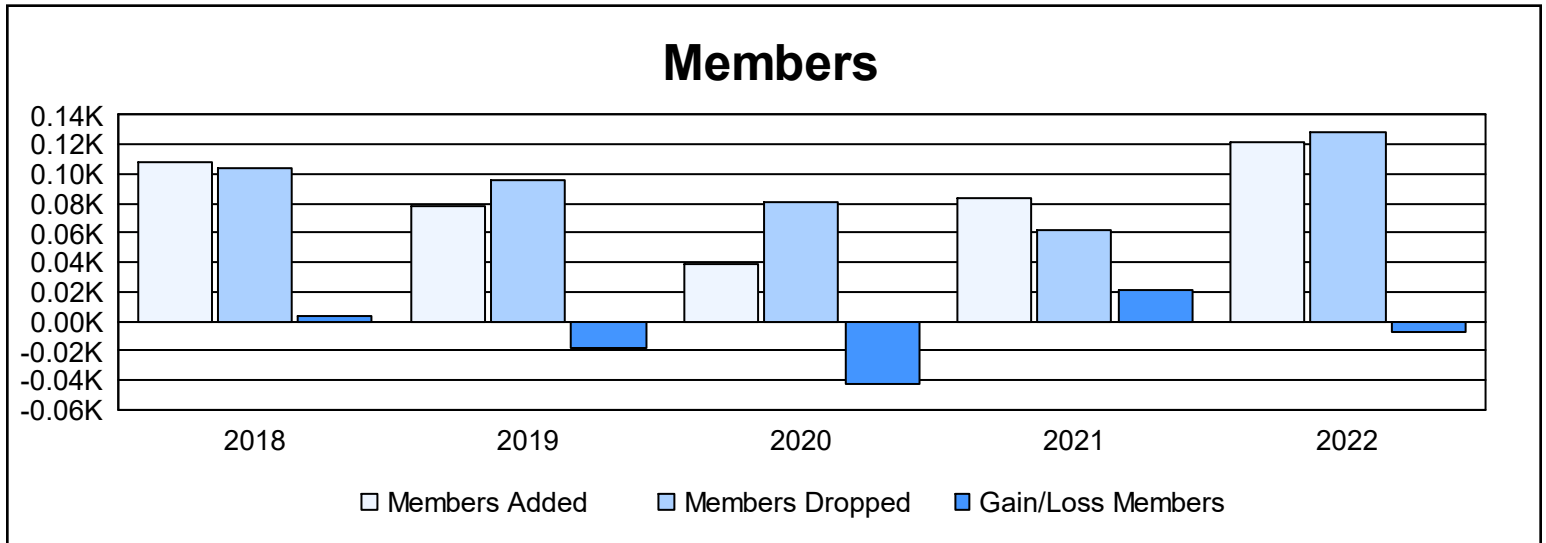

Year	New Clubs	Dropped Clubs	Gain/ Loss Clubs	New Members	Charter Members	Reinstate Members	Transfer Members	Total Member Added	Total Members Dropped	Gain/ Loss Members
2017-2018	0	0	0	98	4	1	5	108	104	4
2018-2019	0	0	0	70	0	4	4	78	96	-18
2019-2020	0	0	0	34	0	1	4	39	81	-42
2020-2021	1	0	1	34	46	1	2	83	62	21
2021-2022	0	1	-1	93	1	22	6	122	129	-7
<b>Average</b>	<b>0</b>	<b>0</b>	<b>0</b>	<b>66</b>	<b>10</b>	<b>6</b>	<b>4</b>	<b>86</b>	<b>94</b>	<b>-8</b>

### Membership Composition June 2022 Cumulative