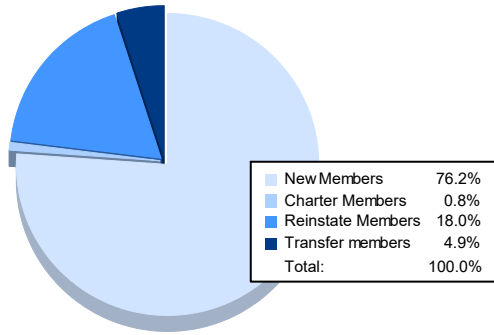

Year	New Clubs	Dropped Clubs	Gain/ Loss Clubs	New Members	Charter Members	Reinstate Members	Transfer Members	Total Member Added	Total Members Dropped	Gain/ Loss Members
2017-2018	0	0	0	98	4	1	5	108	104	4
2018-2019	0	0	0	70	0	4	4	78	96	-18
2019-2020	0	0	0	34	0	1	4	39	81	-42
2020-2021	1	0	1	34	46	1	2	83	62	21
2021-2022	0	1	-1	93	1	22	6	122	129	-7
<b>Average</b>	<b>0</b>	<b>0</b>	<b>0</b>	<b>66</b>	<b>10</b>	<b>6</b>	<b>4</b>	<b>86</b>	<b>94</b>	<b>-8</b>

### Membership Composition June 2022 Cumulative