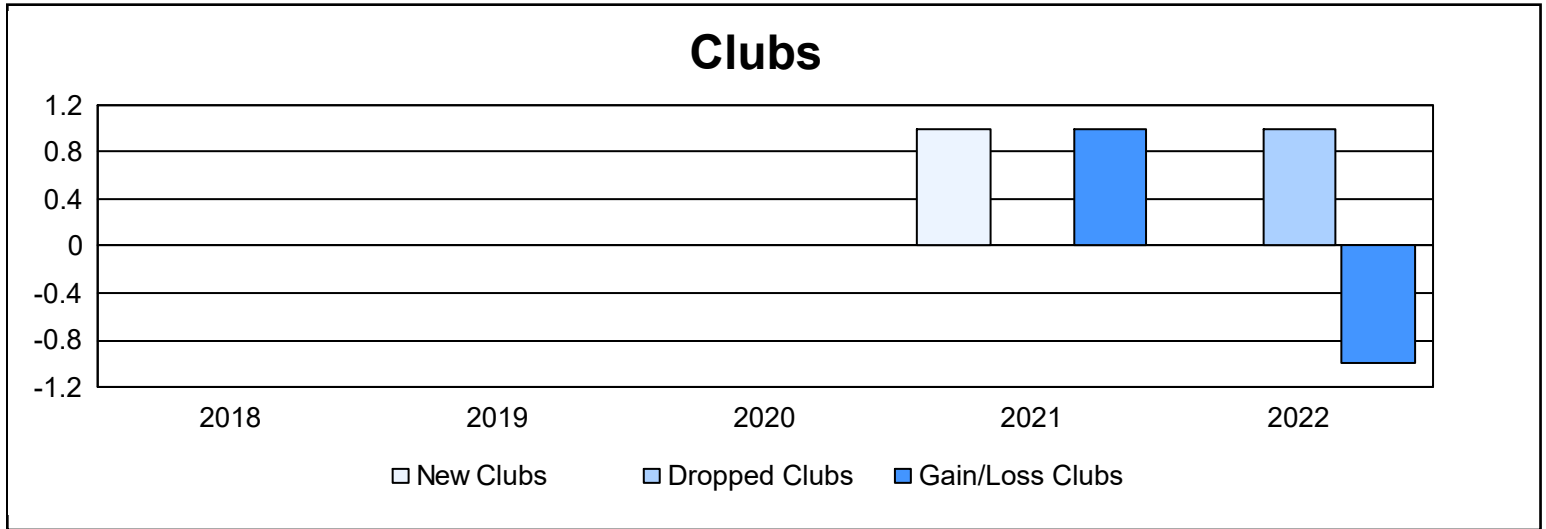

Year	New Clubs	Dropped Clubs	Gain/ Loss Clubs	New Members	Charter Members	Reinstate Members	Transfer Members	Total Member Added	Total Members Dropped	Gain/ Loss Members
2017-2018	0	0	0	98	4	1	5	108	104	4
2018-2019	0	0	0	70	0	4	4	78	96	-18
2019-2020	0	0	0	34	0	1	4	39	81	-42
2020-2021	1	0	1	34	46	1	2	83	62	21
2021-2022	0	1	-1	93	1	22	6	122	129	-7
<b>Average</b>	<b>0</b>	<b>0</b>	<b>0</b>	<b>66</b>	<b>10</b>	<b>6</b>	<b>4</b>	<b>86</b>	<b>94</b>	<b>-8</b>

### Membership Composition June 2022 Cumulative